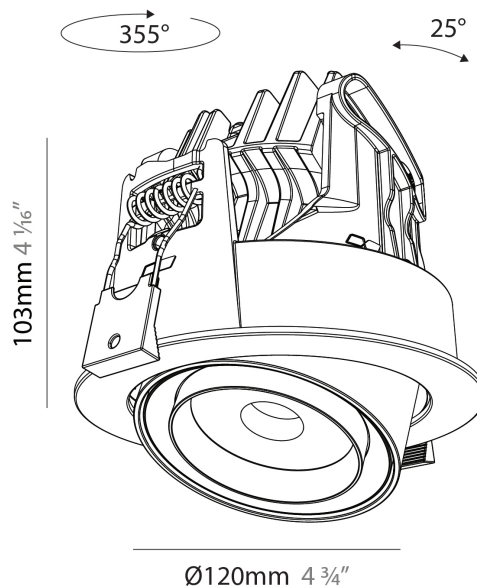

GENERAL

Series: Centriq
Subseries: Centriq Round Flex Adjustable
Brand: Prolicht
Division: Architectural
Mounting Type: Recessed
Mounting Location: Ceiling
Subcategory: Spots

PHYSICAL

Shape: Cylinder
Diameter (mm): 120
Diameter (in): 4 ¾
Height (mm): 105
Height (in): 4 1/8
Min. Recessing Depth (mm): 120
Min. Recessing Depth (in): 4 ¾
Light Distribution: Adjustable / Direct
Weight (kg): 0.666
Fixture Finish: SSR / BKV / CWI / CRY / HAB / UFT / ITA / RUA / FTG / MYG / LOD / PUS / FRO / FUP / KIA / POP / BLS / SPG / MEY / GOH / GUM / CHC / COM / ABZ / JAG / OBR / MOS / ROR
Fixture Material: Aluminum
Cut-out Measurements: Dia. 112mm / 4 7/16"

ELECTRICAL

Lamp Type: LED (Zhaga Standard)
Input Wattage (W): 20.5
Total Output Wattage (W): 18.1
Dimming: Tri-Mode (Non-Dimming and Phase Dimming (120Vac only) and 0-10V Dimming)
Driver Included: Yes
Driver Location: Recessed Housing
Driver Type: Constant Current - Universal
Driver Class: Class 2
Housing: ENCP 3
Input Voltage (V): 120 - 277
Constant Current (MA): 500

LED

Color Temperature (°K): 2700 / 3000 / 3500 / 4000
Max. Delivered Lumen (lm): 1201 / 1294 / 1346 / 1373
Nominal Lumen (lm): 1668 / 1797 / 1869 / 1907
CRI: >90 CRI
Lamp Life (hrs): 50000

OPTICAL

Beam Angle: 18 - 46
Adjustability: Rotational 350° / Tilt 25°

RATINGS AND CERTIFICATIONS

Certified By: CSA Certified to UL and CSA Standards
IP rating: IP20